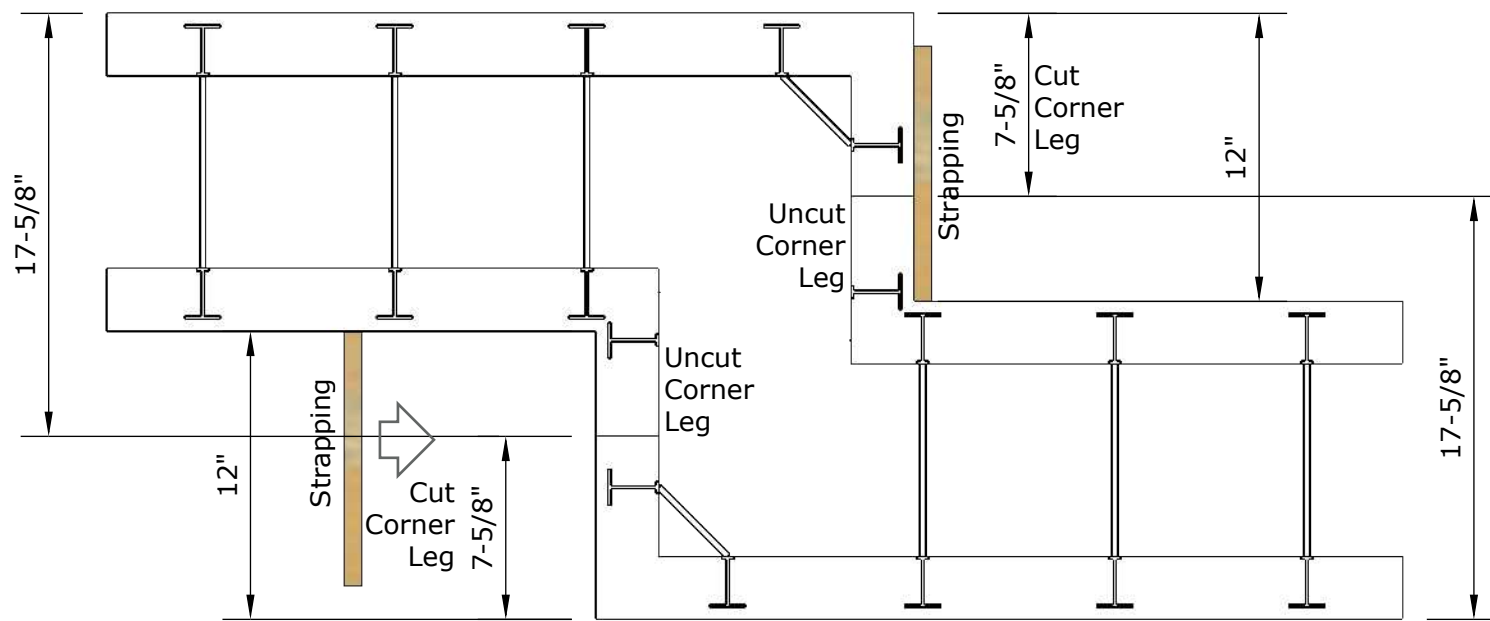

Note:
Blocks NOT
Flipped